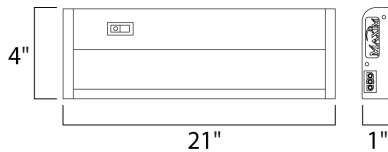

PRODUCT DESCRIPTION

The MX-L120-DL features the same low profile frame of the MX-L120DC and also full dimmability but with an increased lumen output. Featuring the new LG 5630 LED with closer spacing for better light distribution and lower operating temperatures for longer life. The hinged top gives access for easy installation with captured mounting screws and quick wire connectors.

MEASUREMENTS

DIMENSION : 21" L x 4" W x 1" H
HANGING WEIGHT : 2.42 lb

LAMPING

INPUT VOLTAGE : 120V
LUMENS : 587 Rated (470 Del.)
BULB : 1 x 10W LED PCB Integrated , 10W Total
BULB INCLUDED : (Integrated)
DIMMABLE : Triac CL
CRI : 80+ CRI
COLOR_TEMP : 3000K