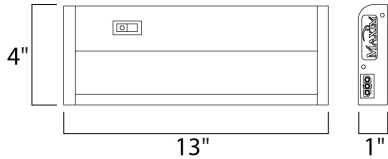

**PRODUCT DESCRIPTION**

The MX-L120-DL features the same low profile frame of the MX-L120DC and also full dimmability but with an increased lumen output. Featuring the new LG 5630 LED with closer spacing for better light distribution and lower operating temperatures for longer life. The hinged top gives access for easy installation with captured mounting screws and quick wire connectors.

**MEASUREMENTS**

DIMENSION : 13" L x 4" W x 1" H  
 HANGING WEIGHT : 1.8 lb

**LAMPING**

INPUT VOLTAGE : 120V  
 LUMENS : 436 Rated  
 BULB : 1 x 7.7W LED PCB Integrated , 8W Total  
 BULB INCLUDED : (Integrated)  
 DIMMABLE : Triac CL  
 CRI : 80+ CRI  
 COLOR\_TEMP : 3000K