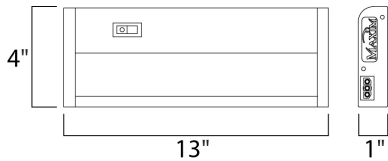

**PRODUCT DESCRIPTION**

The MX-L120-DL features the same low profile frame of the MX-L120DC and also full dimmability but with an increased lumen output. Featuring the new LG 5630 LED with closer spacing for better light distribution and lower operating temperatures for longer life. The hinged top gives access for easy installation with captured mounting screws and quick wire connectors.

**MEASUREMENTS**

DIMENSION : 13" L x 4" W x 1" H  
 HANGING WEIGHT : 1.8 lb

**LAMPING**

INPUT VOLTAGE : 120V  
 LUMENS : 436 Rated (349 Del.)  
 BULB : 1 x 7.7W LED PCB Integrated , 8W Total  
 BULB INCLUDED : (Integrated)  
 DIMMABLE : Triac CL  
 CRI : 80+ CRI  
 COLOR\_TEMP : 3000K