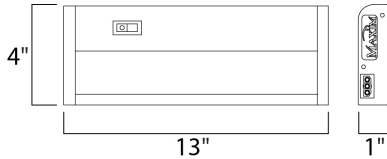

LAMPING

INPUT VOLTAGE : 120V
LUMENS : 436 Rated (349 Del.)
BULB : 1 x 7.7W LED PCB Integrated , 8W Total
BULB INCLUDED : (Integrated)
DIMMABLE : Triac CL
CRI : 80+ CRI
COLOR_TEMP : 3000K