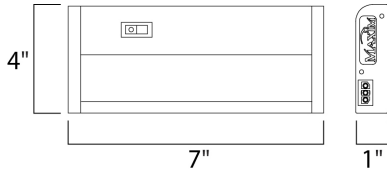

LAMPING

INPUT VOLTAGE : 120V

LUMENS : 289 Rated (231 Del.)

BULB : 1 x 5.1W LED PCB Integrated , 5W Total

BULB INCLUDED : (Integrated)

DIMMABLE : Triac CL

CRI : 80+ CRI

COLOR_TEMP : 3000K