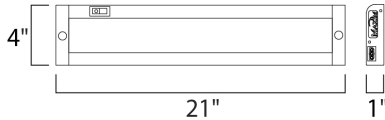

**PRODUCT DESCRIPTION**

The MX-L120-EL features a new edge illuminated technology that provides even light without the common LED spots on the counter. The enclosed design does not need to be open for either wiring or for mounting. Knockouts for wiring are on a removable plate on the back for quick and easy wiring.

**MEASUREMENTS**

DIMENSION : 21" L x 4" W x 1" H  
 HANGING WEIGHT : 1.76 lb

**LAMPING**

INPUT VOLTAGE : 120V  
 LUMENS : 680 Rated  
 BULB : 10.5W LED PCB Integrated , 10W Total  
 BULB INCLUDED : (Integrated)  
 DIMMABLE : Triac CL  
 CRI : 80+ CRI  
 COLOR\_TEMP : 2700K