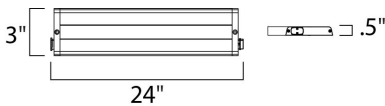

**PRODUCT DESCRIPTION**

The CounterMax MX-L-LPC series, a state-of-the-art low profile LED under cabinet light, installs easily under the cabinet and emits a crisp white light which illuminates without shadows. Dimmable using a standard wall dimmer and cabinets stay cool and safe with LED light output. CounterMax MX-L-LPC series is connectable with or without cords using MXInterLink5 technology, making this series convenient as well as beautiful.

**MEASUREMENTS**

DIMENSION : 24" L x 3" W x 0.55" H  
 HANGING WEIGHT : 3.3 lb

**LAMPING**

INPUT VOLTAGE : 120V  
 LUMENS : 903 Rated  
 BULB : 8 x 2.37W LED LED , 19W Total  
 BULB INCLUDED : (Integrated)  
 DIMMABLE : Triac CL  
 CRI : 85 CRI  
 COLOR\_TEMP : 3000K