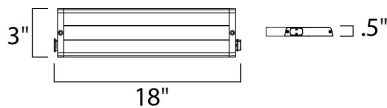

PRODUCT DESCRIPTION

The CounterMax MX-L-LPC series, a state-of-the-art low profile LED under cabinet light, installs easily under the cabinet and emits a crisp white light which illuminates without shadows. Dimmable using a standard wall dimmer and cabinets stay cool and safe with LED light output. CounterMax MX-L-LPC series is connectable with or without cords using MXInterLink5 technology, making this series convenient as well as beautiful.

MEASUREMENTS

DIMENSION : 18" L x 3" W x 0.55" H
 HANGING WEIGHT : 2.2 lb

LAMPING

INPUT VOLTAGE : 120V
 LUMENS : 640 Rated
 BULB : 6 x 2.46W LED LED , 15W Total
 BULB INCLUDED : (Integrated)
 DIMMABLE : Lutron® CL or Leviton® LED Dimmer
 CRI : 85 CRI
 COLOR_TEMP : 3000K