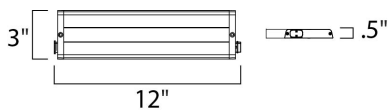

PRODUCT DESCRIPTION

The CounterMax MX-L-LPC series, a state-of-the-art low profile LED under cabinet light, installs easily under the cabinet and emits a crisp white light which illuminates without shadows. Dimmable using a standard wall dimmer and cabinets stay cool and safe with LED light output. CounterMax MX-L-LPC series is connectable with or without cords using MXInterLink5 technology, making this series convenient as well as beautiful.

MEASUREMENTS

DIMENSION : 12" L x 3" W x 0.55" H
HANGING WEIGHT : 1.1 lb

LAMPING

INPUT VOLTAGE : 120V
LUMENS : 461 Rated
BULB : 4 x 2.47W LED LED , 10W Total
BULB INCLUDED : (Integrated)
DIMMABLE : Triac CL
CRI : 85 CRI
COLOR_TEMP : 3000K