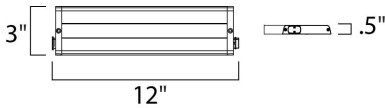

**PRODUCT DESCRIPTION**

The CounterMax MX-L-LPC series, a state-of-the-art low profile LED under cabinet light, installs easily under the cabinet and emits a crisp white light which illuminates without shadows. Dimmable using a standard wall dimmer and cabinets stay cool and safe with LED light output. CounterMax MX-L-LPC series is connectable with or without cords using MXInterLink5 technology, making this series convenient as well as beautiful.

**MEASUREMENTS**

DIMENSION : 12" L x 3" W x 0.55" H  
 HANGING WEIGHT : 1.1 lb

**LAMPING**

INPUT VOLTAGE : 120V  
 LUMENS : 461 Rated  
 BULB : 4 x 2.47W LED LED , 10W Total  
 BULB INCLUDED : (Integrated)  
 DIMMABLE : Triac CL  
 CRI : 85 CRI  
 COLOR\_TEMP : 3000K