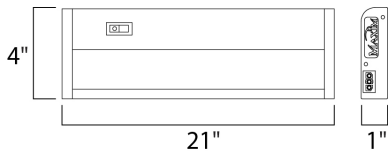

PRODUCT DESCRIPTION

The MX-L120-DL features the same low profile frame of the MX-L120DC and also full dimmability but with an increased lumen output. Featuring the new LG 5630 LED with closer spacing for better light distribution and lower operating temperatures for longer life. The hinged top gives access for easy installation with captured mounting screws and quick wire connectors.

MEASUREMENTS

DIMENSION : 21" L x 4" W x 1" H
 HANGING WEIGHT : 2.42 lb

LAMPING

INPUT VOLTAGE : 120V
 LUMENS : 587 Rated
 BULB : 10W LED PCB Integrated , 10W Total
 BULB INCLUDED : (Integrated)
 DIMMABLE : Triac CL
 CRI : 80+ CRI
 COLOR_TEMP : 2700K