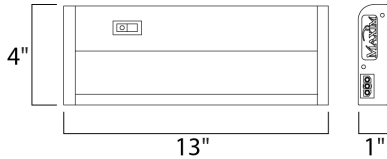

PRODUCT DESCRIPTION

The MX-L120-DL features the same low profile frame of the MX-L120DC and also full dimmability but with an increased lumen output. Featuring the new LG 5630 LED with closer spacing for better light distribution and lower operating temperatures for longer life. The hinged top gives access for easy installation with captured mounting screws and quick wire connectors.

MEASUREMENTS

DIMENSION : 13" L x 4" W x 1" H
 HANGING WEIGHT : 1.8 lb

LAMPING

INPUT VOLTAGE : 120V
 LUMENS : 436 Rated (327 Del.)
 BULB : 7.7W LED PCB Integrated , 8W Total
 BULB INCLUDED : (Integrated)
 DIMMABLE : Triac CL
 CRI : 80+ CRI
 COLOR_TEMP : 2700K