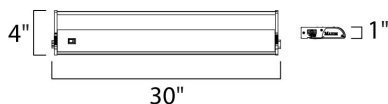

**PRODUCT DESCRIPTION**

With a sleek profile and direct wiring, this fully dimmable state-of-the-art CounterMax MX-L120DC under cabinet light, powered by choice of 3000K LED manufactured by CREE® or 2700K LED manufactured by Philips® Luxeon®, easily installs under the cabinet with its built-in knock outs and emits a crisp white light which illuminates without shadows. The hinged top gives easy access for installation and wiring. Cabinets stay cool and safe with LED light output. CounterMax MX-L120DC is linkable without or with cords using MXInterLink4 accessories.

**MEASUREMENTS**

DIMENSION : 30" L x 4" W x 1" H  
 HANGING WEIGHT : 4.4 lb

**LAMPING**

INPUT VOLTAGE : 120V  
 LUMENS : 568 Rated  
 BULB : 8 x 2.29W LED LED , 18W Total  
 BULB INCLUDED : (Integrated)  
 DIMMABLE : Triac CL  
 CRI : 85 CRI  
 COLOR\_TEMP : 2700K