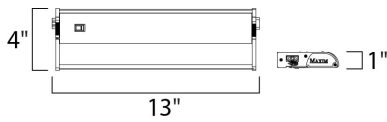

PRODUCT DESCRIPTION

With a sleek profile and direct wiring, this fully dimmable state-of-the-art CounterMax MX-L120DC under cabinet light, powered by choice of 3000K LED manufactured by CREE® or 2700K LED manufactured by Philips® Luxeon®, easily installs under the cabinet with its built-in knock outs and emits a crisp white light which illuminates without shadows. The hinged top gives easy access for installation and wiring. Cabinets stay cool and safe with LED light output. CounterMax MX-L120DC is linkable without or with cords using MXInterLink4 accessories.

MEASUREMENTS

DIMENSION : 13" L x 4" W x 1" H
 HANGING WEIGHT : 2.31 lb

LAMPING

INPUT VOLTAGE : 120V
 LUMENS : 284 Rated
 BULB : 4 x 2.32W LED LED , 9W Total
 BULB INCLUDED : (Integrated)
 DIMMABLE : Triac CL
 CRI : 85 CRI
 COLOR_TEMP : 2700K