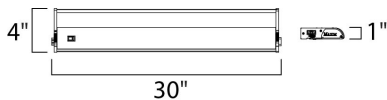

PRODUCT DESCRIPTION

With a sleek profile and direct wiring, this fully dimmable state-of-the-art CounterMax MX-L120DC under cabinet light, powered by choice of 3000K LED manufactured by CREE® or 2700K LED manufactured by Philips® Luxeon®, easily installs under the cabinet with its built-in knock outs and emits a crisp white light which illuminates without shadows. The hinged top gives easy access for installation and wiring. Cabinets stay cool and safe with LED light output. CounterMax MX-L120DC is linkable without or with cords using MXInterLink4 accessories.

MEASUREMENTS

DIMENSION : 30" L x 4" W x 1" H
HANGING WEIGHT : 4.4 lb

LAMPING

INPUT VOLTAGE : 120V
LUMENS : 964 Rated
BULB : 8 x 2.44W LED LED , 20W Total
BULB INCLUDED : (Integrated)
DIMMABLE : Triac CL
CRI : 85 CRI
COLOR_TEMP : 3000K