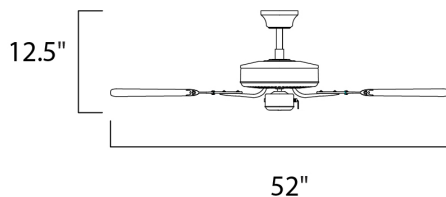

UNIVERSAL Wall Remote
*Sold Separately
Compatible with All Fans
(Excl. Fandelights)

Optional Light Kits

PRODUCT DESCRIPTION

The Basic-Max ceiling fan features the ability to be installed three different ways: close mount, standard stem, and optional stems up to 72" long.

MEASUREMENTS

MODEL DIMENSION
89915 52"W x 12.5"H

BLADES

PITCH : 12
NO. BLADES : 5
REVERSABLE : Yes

LAMPING

INPUT VOLTAGE : 120v

ENERGY INFORMATION AT HIGH SPEEDS

AIRFLOW	CFM	EFFICIENCY
SPEEDS : 3	4848 CFM	78 CFM / W