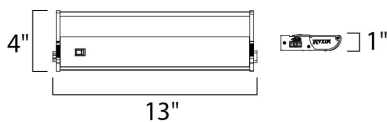

LAMPING

INPUT VOLTAGE : 120V

LUMENS : 471 Rated

BULB : 4 x 2.44W LED LED , 10W Total

BULB INCLUDED : (Integrated)

DIMMABLE : Triac CL

CRI : 85 CRI

COLOR_TEMP : 3000K