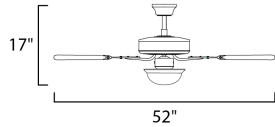

**PRODUCT DESCRIPTION**

The Basic-Max ceiling fan features the ability to be installed three different ways: close mount, standard stem, and optional stems up to 72" long.

**MEASUREMENTS**

- DIMENSION : 52" W x 17" H
- MAX OAH : 18.25" OAH
- CANOPY : 5" W x 2.25" H x 5" L
- HANGING WEIGHT : 16.72 lb