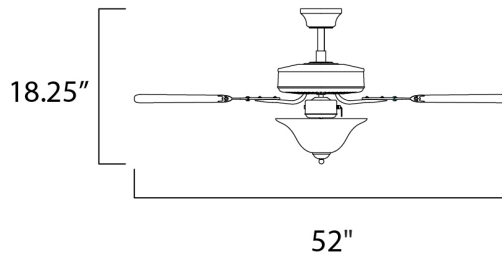

## PRODUCT DESCRIPTION

The Basic-Max ceiling fan features the ability to be installed three different ways: close mount, standard stem, and optional stems up to 72" long.

#### MODEL DIMENSION

89907 52"W x 18.25"H