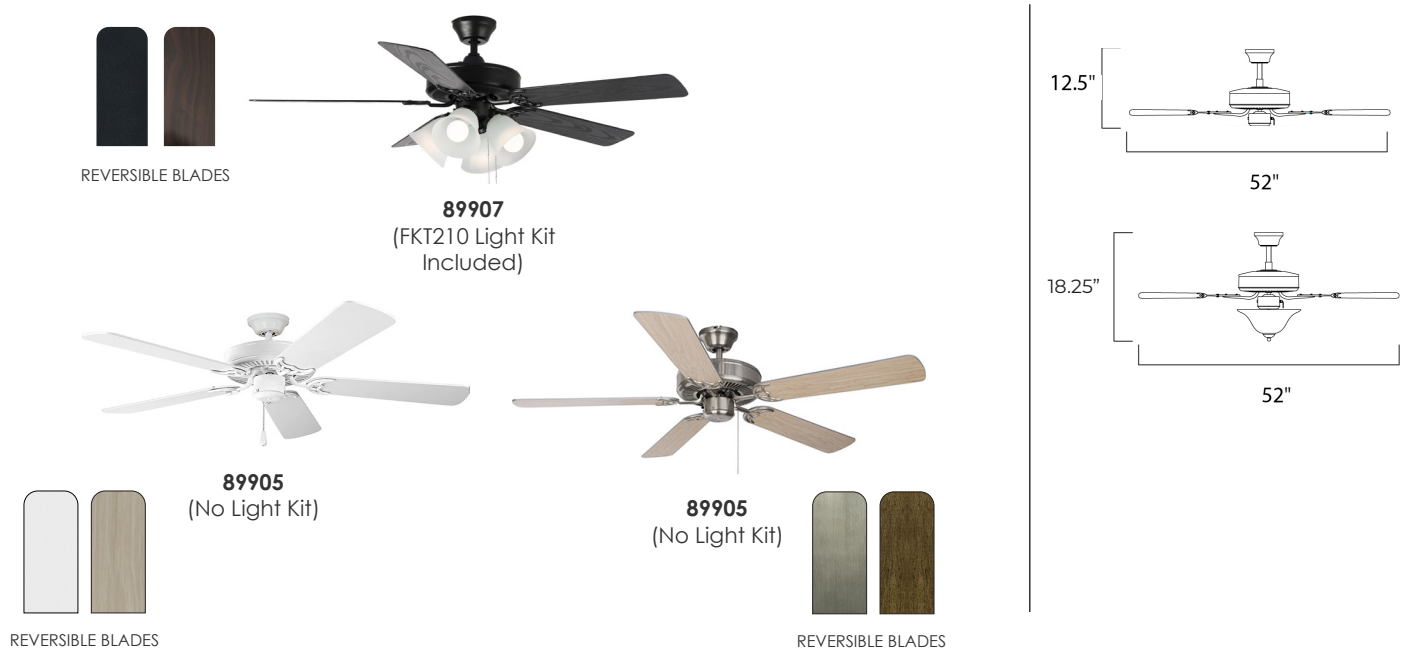

# BASIC MAX-INDOOR | 89905 | 89907

The Basic-Max ceiling fan features the ability to be installed three different ways: dual mount, downrod, and optional stems up to 72" long.

Indoor | AC Motor | MDF Blades | Reversible Blades | Light Kit Adaptable | 3 Speed with Reverse

	LAMPING	DIMENSIONS	ENERGY INFO AT HIGH SPEED	DOWNRODS
89905	NO LIGHT KIT	52"D x 12.5H BLADES: 5 x 20.5"	<b>AIRFLOW:</b> 4486 CFM <b>AIRFLOW EFFECIENCY:</b> 78 CFM/W <b>ELECTRICITY USE:</b> 38W	12" (FRD12) 18" (FRD18) 24" (FRD24) 36" (FRD36) 48" (FRD48) 60" (FRD60) 72" (FRD72)
89907	4 x 9W LED E26 MED, <b>CRI: 90+</b> <b>LUMENS:</b> lm 1680 DELIVERED	52"D x 18.25H BLADE: 5 x 20.5"	<b>AIRFLOW:</b> 4291 CFM <b>AIRFLOW EFFECIENCY:</b> 78 CFM/W <b>ELECTRICITY USE:</b> 38W	