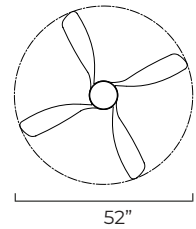

Modern and chic, the Bola collection elevates the standard fan with its beautifully balanced design. A sleek globe frame seamlessly separates the top DC motor housing from the lower LED light kit, while gracefully curved solid wood blades add a touch of natural sophistication. The energy-efficient DC motor ensures quiet operation, while the included remote control allows you to customize the CCT-tunable LED light, from warm to bright, for the perfect ambiance. Available in 52" blade span and finishes in Matte White, Matte Black, Satin Nickel with white wood blades, or Natural Aged Brass with white wood blades. Suitable for dry locations, Bola merges form and function with effortless charm.

Indoor | DC Motor | Solid Wood Blades

**FCT8883WT**  
(Included)

<b>88811</b>	<b>LAMPING</b>	<b>DIMENSIONS</b>	<b>ENERGY INFO AT HIGH SPEED</b>	<b>DOWNRODS</b>
	24W PCB LED, 120V <b>COLOR TEMP:</b> 27-30-40K, <b>CRI:</b> 90+ <b>LUMENS:</b> 1m 1270 DELIVERED	52" D x 16.25" H <b>BLADE:</b> 4 x 28.25"	<b>AIRFLOW:</b> 5922 CFM <b>AIRFLOW EFFECIENCY:</b> 179 CFM/W <b>ELECTRICITY USE:</b> 35W	12" (FRD12) 18" (FRD18) 24" (FRD24) 36" (FRD36) 48" (FRD48) 60" (FRD60) 72" (FRD72)

**FINISH & MATERIAL**

- BLACK (BK)**
- WHITE (MW)**
- SATIN NICKEL (SN)**
- NATURAL AGED BRASS (NAB)**
- MATTE BLACK/WALNUT (MBWN)**

**BLADES**

**MATERIAL:** SOLID WOOD  
**PITCH:** 12°

**Includes:**  
6" Downrod