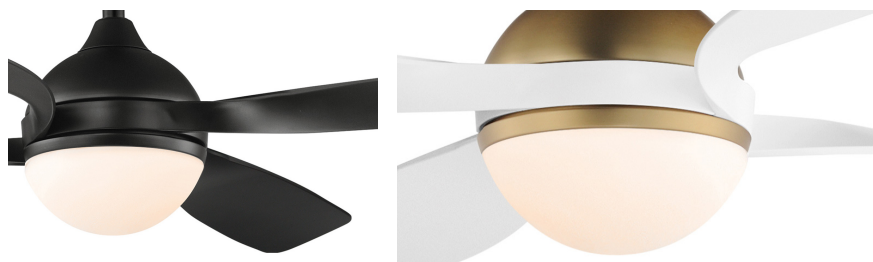

Modern and chic, the Bola collection elevates the standard fan with its beautifully balanced design. A sleek globe frame seamlessly separates the top DC motor housing from the lower LED light kit, while gracefully curved solid wood blades add a touch of natural sophistication. The energy-efficient DC motor ensures quiet operation, while the included remote control allows you to customize the CCT-tunable LED light, from warm to bright, for the perfect ambiance. Available in 52" blade span and finishes in Matte White, Matte Black, Satin Nickel with white wood blades, or Natural Aged Brass with white wood blades. Suitable for dry locations, Bola merges form and function with effortless charm.

Indoor | DC Motor | Solid Wood Blades

**FCT8883WT**  
(Included)

<b>88811</b>	<b>LAMPING</b>	<b>DIMENSIONS</b>	<b>ENERGY INFO AT HIGH SPEED</b>	<b>DOWNRODS</b>
	24W PCB LED, 120V <b>COLOR TEMP:</b> 27-30-40K, <b>CRI:</b> 90+ <b>LUMENS:</b> 1m 1270 DELIVERED	52" D x 16.25" H <b>BLADE:</b> 4 x 28.25"	<b>AIRFLOW:</b> 5922 CFM <b>AIRFLOW EFFECIENCY:</b> 179 CFM/W <b>ELECTRICITY USE:</b> 35W	12" (FRD12) 18" (FRD18) 24" (FRD24) 36" (FRD36) 48" (FRD48) 60" (FRD60) 72" (FRD72)

**FINISH & MATERIAL**

- BLACK (BK)**
- WHITE (MW)**
- SATIN NICKEL (SN)**
- NATURAL AGED BRASS (NAB)**
- MATTE BLACK/WALNUT (MBWN)**

**BLADES**

**MATERIAL:** SOLID WOOD  
**PITCH:** 12°

**Includes:**  
6" Downrod