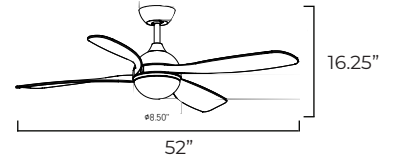

Modern and chic, the Bola collection elevates the standard fan with its beautifully balanced design. A sleek globe frame seamlessly separates the top DC motor housing from the lower LED light kit, while gracefully curved solid wood blades add a touch of natural sophistication. The energy-efficient DC motor ensures quiet operation, while the included remote control allows you to customize the CCT-tunable LED light, from warm to bright, for the perfect ambiance. Available in 52" blade span and finishes in Matte White, Matte Black, Satin Nickel with white wood blades, or Natural Aged Brass with white wood blades. Suitable for dry locations, Bola merges form and function with effortless charm.

Indoor | DC Motor | Solid Wood Blades

**FCT8883WT**  
(Included)

<b>88811</b>	<b>LAMPING</b>	<b>DIMENSIONS</b>	<b>ENERGY INFO AT HIGH SPEED</b>	<b>DOWNRODS</b>
	24W PCB LED, 120V <b>COLOR TEMP:</b> 27-30-40K, <b>CRI:</b> 90+ <b>LUMENS:</b> 1m 1270 DELIVERED	52" D x 16.25" H <b>BLADE:</b> 4 x 28.25"	<b>AIRFLOW:</b> 5922 CFM <b>AIRFLOW EFFECIENCY:</b> 179 CFM/W <b>ELECTRICITY USE:</b> 35W	12" (FRD12) 18" (FRD18) 24" (FRD24) 36" (FRD36) 48" (FRD48) 60" (FRD60) 72" (FRD72)