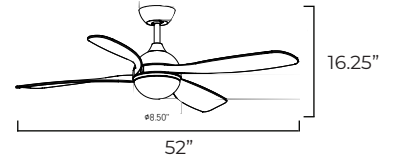

Modern and chic, the Bola collection elevates the standard fan with its beautifully balanced design. A sleek globe frame seamlessly separates the top DC motor housing from the lower LED light kit, while gracefully curved solid wood blades add a touch of natural sophistication. The energy-efficient DC motor ensures quiet operation, while the included remote control allows you to customize the CCT-tunable LED light, from warm to bright, for the perfect ambiance. Available in 52" blade span and finishes in Matte White, Matte Black, Satin Nickel with white wood blades, or Natural Aged Brass with white wood blades. Suitable for dry locations, Bola merges form and function with effortless charm.

Indoor | DC Motor | Solid Wood Blades

FCT8883WT
(Included)

88811	LAMPING	DIMENSIONS	ENERGY INFO AT HIGH SPEED	DOWNRODS
	24W PCB LED, 120V COLOR TEMP: 27-30-40K, CRI: 90+ LUMENS: 1m 1270 DELIVERED	52" D x 16.25" H BLADE: 4 x 28.25"	AIRFLOW: 5922 CFM AIRFLOW EFFECIENCY: 179 CFM/W ELECTRICITY USE: 35W	12" (FRD12) 18" (FRD18) 24" (FRD24) 36" (FRD36) 48" (FRD48) 60" (FRD60) 72" (FRD72)