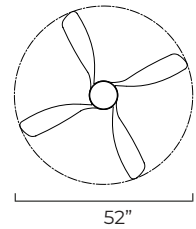

Modern and chic, the Bola collection elevates the standard fan with its beautifully balanced design. A sleek globe frame seamlessly separates the top DC motor housing from the lower LED light kit, while gracefully curved solid wood blades add a touch of natural sophistication. The energy-efficient DC motor ensures quiet operation, while the included remote control allows you to customize the CCT-tunable LED light, from warm to bright, for the perfect ambiance. Available in 52" blade span and finishes in Matte White, Matte Black, Satin Nickel with white wood blades, or Natural Aged Brass with white wood blades. Suitable for dry locations, Bola merges form and function with effortless charm.

Indoor | DC Motor | Solid Wood Blades

FCT8883WT
(Included)

88811	LAMPING	DIMENSIONS	ENERGY INFO AT HIGH SPEED	DOWNRODS
	24W PCB LED, 120V COLOR TEMP: 27-30-40K, CRI: 90+ LUMENS: 1m 1270 DELIVERED	52" D x 16.25" H BLADE: 4 x 28.25"	AIRFLOW: 5922 CFM AIRFLOW EFFECIENCY: 179 CFM/W ELECTRICITY USE: 35W	12" (FRD12) 18" (FRD18) 24" (FRD24) 36" (FRD36) 48" (FRD48) 60" (FRD60) 72" (FRD72)

FINISH & MATERIAL

- BLACK (BK)**
- WHITE (MW)**
- SATIN NICKEL (SN)**
- NATURAL AGED BRASS (NAB)**
- MATTE BLACK/WALNUT (MBWN)**

BLADES

MATERIAL: SOLID WOOD
PITCH: 12°

Includes:
6" Downrod

Always consult a qualified electrician before installing any lighting product.