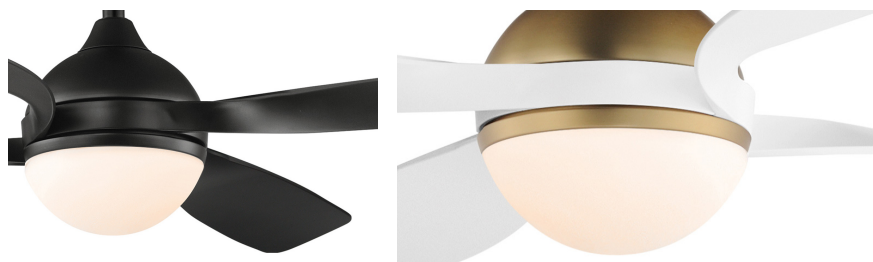

Modern and chic, the Bola collection elevates the standard fan with its beautifully balanced design. A sleek globe frame seamlessly separates the top DC motor housing from the lower LED light kit, while gracefully curved solid wood blades add a touch of natural sophistication. The energy-efficient DC motor ensures quiet operation, while the included remote control allows you to customize the CCT-tunable LED light, from warm to bright, for the perfect ambiance. Available in 52" blade span and finishes in Matte White, Matte Black, Satin Nickel with white wood blades, or Natural Aged Brass with white wood blades. Suitable for dry locations, Bola merges form and function with effortless charm.

Indoor | DC Motor | Solid Wood Blades

FCT8883WT
(Included)

88811	LAMPING	DIMENSIONS	ENERGY INFO AT HIGH SPEED	DOWNRODS
	24W PCB LED, 120V COLOR TEMP: 27-30-40K, CRI: 90+ LUMENS: 1m 1270 DELIVERED	52" D x 16.25" H BLADE: 4 x 28.25"	AIRFLOW: 5922 CFM AIRFLOW EFFECIENCY: 179 CFM/W ELECTRICITY USE: 35W	12" (FRD12) 18" (FRD18) 24" (FRD24) 36" (FRD36) 48" (FRD48) 60" (FRD60) 72" (FRD72)

FINISH & MATERIAL

- BLACK (BK)**
- WHITE (MW)**
- SATIN NICKEL (SN)**
- NATURAL AGED BRASS (NAB)**
- MATTE BLACK/WALNUT (MBWN)**

BLADES

MATERIAL: SOLID WOOD
PITCH: 12°

Includes:
6" Downrod

Always consult a qualified electrician before installing any lighting product.