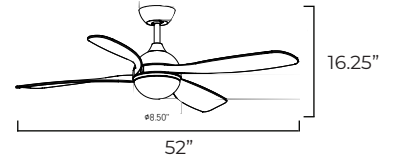

Modern and chic, the Bola collection elevates the standard fan with its beautifully balanced design. A sleek globe frame seamlessly separates the top DC motor housing from the lower LED light kit, while gracefully curved solid wood blades add a touch of natural sophistication. The energy-efficient DC motor ensures quiet operation, while the included remote control allows you to customize the CCT-tunable LED light, from warm to bright, for the perfect ambiance. Available in 52" blade span and finishes in Matte White, Matte Black, Satin Nickel with white wood blades, or Natural Aged Brass with white wood blades. Suitable for dry locations, Bola merges form and function with effortless charm.

Indoor | DC Motor | Solid Wood Blades

**FCT8883WT**  
(Included)

<b>88811</b>	LAMPING	DIMENSIONS	ENERGY INFO AT HIGH SPEED	DOWNRODS
	24W PCB LED, 120V <b>COLOR TEMP:</b> 27-30-40K, <b>CRI:</b> 90+ <b>LUMENS:</b> 1m 1270 DELIVERED	52" D x 16.25" H <b>BLADE:</b> 4 x 28.25"	<b>AIRFLOW:</b> 5922 CFM <b>AIRFLOW EFFECIENCY:</b> 179 CFM/W <b>ELECTRICITY USE:</b> 35W	12" (FRD12) 18" (FRD18) 24" (FRD24) 36" (FRD36) 48" (FRD48) 60" (FRD60) 72" (FRD72)