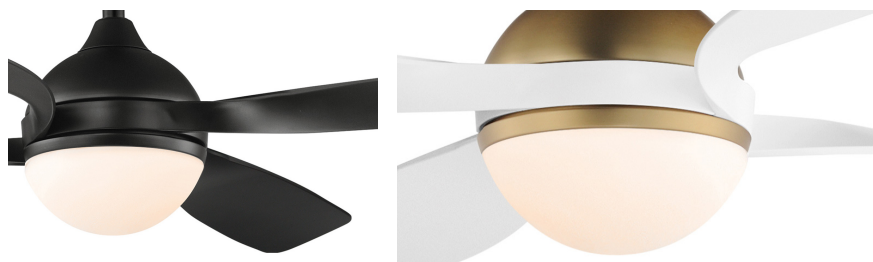

Modern and chic, the Bola collection elevates the standard fan with its beautifully balanced design. A sleek globe frame seamlessly separates the top DC motor housing from the lower LED light kit, while gracefully curved solid wood blades add a touch of natural sophistication. The energy-efficient DC motor ensures quiet operation, while the included remote control allows you to customize the CCT-tunable LED light, from warm to bright, for the perfect ambiance. Available in 52" blade span and finishes in Matte White, Matte Black, Satin Nickel with white wood blades, or Natural Aged Brass with white wood blades. Suitable for dry locations, Bola merges form and function with effortless charm.

Indoor | DC Motor | Solid Wood Blades

**FCT8883WT**  
(Included)

<b>88811</b>	LAMPING	DIMENSIONS	ENERGY INFO AT HIGH SPEED	DOWNRODS
	24W PCB LED, 120V <b>COLOR TEMP:</b> 27-30-40K, <b>CRI:</b> 90+ <b>LUMENS:</b> 1m 1270 DELIVERED	52" D x 16.25" H <b>BLADE:</b> 4 x 28.25"	<b>AIRFLOW:</b> 5922 CFM <b>AIRFLOW EFFECIENCY:</b> 179 CFM/W <b>ELECTRICITY USE:</b> 35W	12" (FRD12) 18" (FRD18) 24" (FRD24) 36" (FRD36) 48" (FRD48) 60" (FRD60) 72" (FRD72)

**FINISH & MATERIAL**

- BLACK (BK)**
- WHITE (MW)**
- SATIN NICKEL (SN)**
- NATURAL AGED BRASS (NAB)**
- MATTE BLACK/WALNUT (MBWN)**

**BLADES**

**MATERIAL:** SOLID WOOD  
**PITCH:** 12°

**Includes:**  
6" Downrod