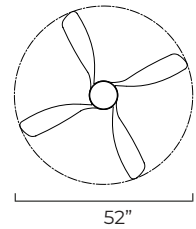

Modern and chic, the Bola collection elevates the standard fan with its beautifully balanced design. A sleek globe frame seamlessly separates the top DC motor housing from the lower LED light kit, while gracefully curved solid wood blades add a touch of natural sophistication. The energy-efficient DC motor ensures quiet operation, while the included remote control allows you to customize the CCT-tunable LED light, from warm to bright, for the perfect ambiance. Available in 52" blade span and finishes in Matte White, Matte Black, Satin Nickel with white wood blades, or Natural Aged Brass with white wood blades. Suitable for dry locations, Bola merges form and function with effortless charm.

Indoor | DC Motor | Solid Wood Blades

**FCT8883WT**  
(Included)

<b>88811</b>	LAMPING	DIMENSIONS	ENERGY INFO AT HIGH SPEED	DOWNRODS
	24W PCB LED, 120V <b>COLOR TEMP:</b> 27-30-40K, <b>CRI:</b> 90+ <b>LUMENS:</b> 1m 1270 DELIVERED	52" D x 16.25" H <b>BLADE:</b> 4 x 28.25"	<b>AIRFLOW:</b> 5922 CFM <b>AIRFLOW EFFECIENCY:</b> 179 CFM/W <b>ELECTRICITY USE:</b> 35W	12" (FRD12) 18" (FRD18) 24" (FRD24) 36" (FRD36) 48" (FRD48) 60" (FRD60) 72" (FRD72)

**FINISH & MATERIAL**

- BLACK (BK)**
- WHITE (MW)**
- SATIN NICKEL (SN)**
- NATURAL AGED BRASS (NAB)**
- MATTE BLACK/WALNUT (MBWN)**

**BLADES**

**MATERIAL:** SOLID WOOD  
**PITCH:** 12°

**Includes:**  
6" Downrod