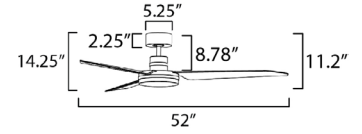

ULTRA SLIM | 88807

With its small profile housing and elegant blade shape, the Ultra Slim provides an upgrade to indoor/outdoor fan options. Available in 3 different finishes: White, Nickel, and matte Black

Indoor/Outdoor | AC Motor | ABS Blades

FCT88805WT
(Included)

89907

LAMPING

NO LIGHT KIT

DIMENSIONS

52" D x 11" H
BLADE: 3 x 23.75"

ENERGY INFO AT HIGH SPEED

AIRFLOW: 3852 CFM
AIRFLOW EFFECIENCY: 89 CFM / W
ELECTRICITY USE: 29W

DOWNRODS

12" (FRD12)
18" (FRD18)
24" (FRD24)
36" (FRD36)
48" (FRD48)
60" (FRD60)
72" (FRD72)

FINISH & MATERIAL

- ☒ BLACK (BK)
- ☐ MATTE WHITE (MW)
- ☐ SATIN NICKEL (SN)