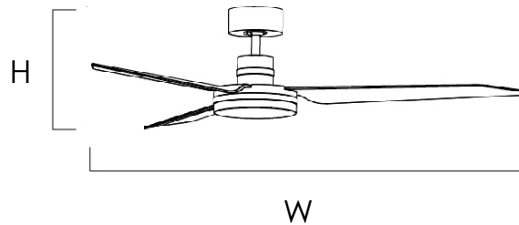

PRODUCT DESCRIPTION

With its small profile housing and elegant blade shape, the Ultra Slim provides an upgrade to indoor/outdoor fan options. Available in 3 different finishes: White, Nickel, and matte Black.