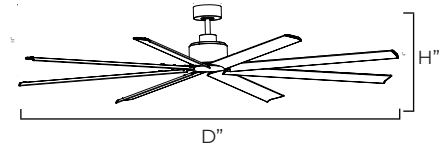

CONDOR | 88766 | 88768

Expansive blade spans of 65" ABS blades or 80" aluminum blades, the Condor soars as an outdoor rated fan. Clean design with a DC motor and strong airflow performance. Available in Matte Black, Matte White, or Brushed Aluminum. No light kit included. Paired with a DC wall control that does not get interrupted by various frequencies and uses novel 3-wire installations to provide reliable functionality.

Indoor/Outdoor | DC Motor | 65" ABS Blades/80" Aluminum Blades | Wet Rated

88768
84" Fan

88766
65" Fan

88766
65" Fan

FCT887WT
(Included)

	LAMPING	DIMENSIONS	ENERGY INFO AT HIGH SPEED	DOWNRODS
88766 88768	NO LIGHT KIT	65" D x 13.5" H BLADE: 8 x 29.65"	AIRFLOW: 8273 CFM AIRFLOW EFFECIENCY: 177 CFM / W ELECTRICITY USE: 49.22W	12" (FRD12) 18" (FRD18) 24" (FRD24) 36" (FRD36) 48" (FRD48)
	NO LIGHT KIT	84" D x 14" H BLADE: 8 x 37.6"	AIRFLOW: 10,170 CFM AIRFLOW EFFECIENCY: 226 CFM / W ELECTRICITY USE: 45W	60" (FRD60) 72" (FRD72)

FINISH & MATERIAL

- BLACK (BK)
- SATIN NICKEL (SN)
- MATTE WHITE (MW)
- ALUMINUM (AL)

BLADES:

MATERIAL: ABS OR ALUMINUM
PITCH: 18°

Includes:
6" Downrod

Always consult a qualified electrician before installing any lighting product.