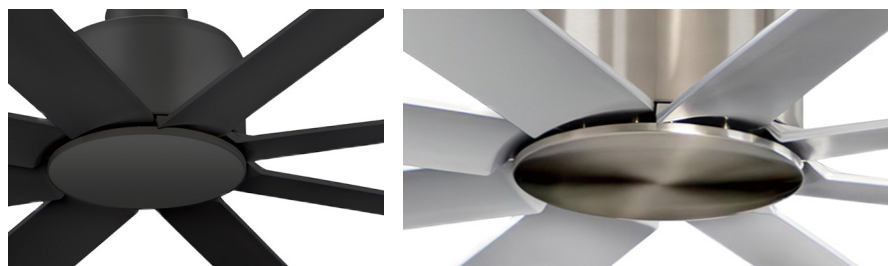

CONDOR | 88766 | 88768

Expansive blade spans of 65" ABS blades or 80" aluminum blades, the Condor soars as an outdoor rated fan. Clean design with a DC motor and strong airflow performance. Available in Matte Black, Matte White, or Brushed Aluminum. No light kit included. Paired with a DC wall control that does not get interrupted by various frequencies and uses novel 3-wire installations to provide reliable functionality.

Indoor/Outdoor | DC Motor | 65" ABS Blades/80" Aluminum Blades | Wet Rated

88768
84" Fan

88766
65" Fan

88766
65" Fan

FCT887WT
(Included)

	LAMPING	DIMENSIONS	ENERGY INFO AT HIGH SPEED	DOWNRODS
88766 88768	NO LIGHT KIT	65" D x 13.5" H BLADE: 8 x 29.65"	AIRFLOW: 8273 CFM AIRFLOW EFFECIENCY: 177 CFM / W ELECTRICITY USE: 49.22W	12" (FRD12) 18" (FRD18) 24" (FRD24) 36" (FRD36) 48" (FRD48)
	NO LIGHT KIT	84" D x 14" H BLADE: 8 x 37.6"	AIRFLOW: 10,170 CFM AIRFLOW EFFECIENCY: 226 CFM / W ELECTRICITY USE: 45W	60" (FRD60) 72" (FRD72)

FINISH & MATERIAL

- BLACK (BK)
- SATIN NICKEL (SN)
- MATTE WHITE (MW)
- ALUMINUM (AL)

BLADES:

MATERIAL: ABS OR ALUMINUM
PITCH: 18°

Includes:
6" Downrod

Always consult a qualified electrician before installing any lighting product.