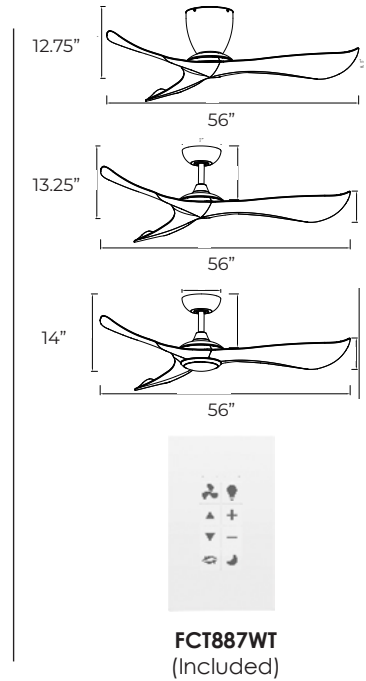

Inspired by the effortless rhythm of a gentle breeze, the Keanu fan brings both form and function to indoor and outdoor spaces. Its graceful curve appears like carved wood but it is made of ABS blades designed for durability in Wet Location applications. The energy-efficient DC motor ensures quiet, powerful performance. Offering versatility for any setting, the Keanu is available as a close-to-ceiling hugger or with down rod options, with or without an integrated, CCT-tunable light kit. The LED is adjustable from a warm 2700K to bright 5000K. Choose from Matte White, Matte Black, or Satin Nickel finishes, with Teak wood blade options for Matte White and Walnut wood blades for Matte Black. Complete with a DC wall control, the Keanu delivers a refreshing blend of modern design and year-round comfort.

Indoor/Outdoor | DC Motor | Damp Rated | ABS Blades

	LAMPING	DIMENSIONS	ENERGY INFO AT HIGH SPEED	DOWNRODS
88753	NO LIGHT KIT	56" D x 12.75" H BLADE: 3 x 27.75"	AIRFLOW: 4540 CFM AIRFLOW EFFECIENCY: 219 CFM / W ELECTRICITY USE: 15W	12" FRD10012 18" FRD10018 24" FRD10024 36" FRD10036
88754	NO LIGHT KIT	56" D x 13.25" H BLADE: 3 x 27.75"	AIRFLOW: 4540 CFM AIRFLOW EFFECIENCY: 219 CFM / W ELECTRICITY USE: 15W	48" FRD10048 60" FRD10060* 72" FRD10072*
88755	18W PCB LED Integrated COLOR TEMP: 30-40-50K, CRI: 80+ LUMENS: 1m 1150 DELIVERED	56" D x 14" H BLADE: 3 x 31.75"	AIRFLOW: 4540 CFM AIRFLOW EFFECIENCY: 219 CFM / W ELECTRICITY USE: 15W	*Only available in Powder Coat finishes

FINISH & MATERIAL

- BLACK (BK)
- BLACK/WALNUT (BKWN)
- MATTE WHITE (MW)
- MATTE WHITE/TEAK (MWTK)

BLADES

MATERIAL: ABS
PITCH: 18°

Always consult a qualified electrician before installing any lighting product.