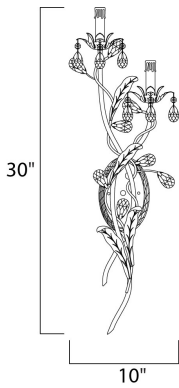

**PRODUCT DESCRIPTION**

The leaves of this grove in Oil Rubbed Bronze are accented with a crown of crystal drops and a bloom of faux wax candles.

**MEASUREMENTS**

DIMENSION : 10" W x 30" H x 8" Ext  
 MAX OAH : 4.75" W x 7.25" H  
 HANGING WEIGHT : 3.39 lb

**LAMPING**

INPUT VOLTAGE : 120V  
 BULB : 2 x 60W Incandescent CA , 120W Total  
 BULB INCLUDED : (Not Included)  
 DIMMABLE : Standard Dimmer  
 LIGHTING\_DIRECTION : Up

**FINISHES OPTION**

 Oil Rubbed Bronze