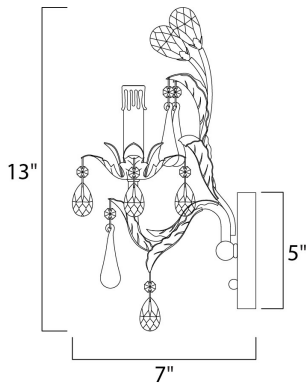

PRODUCT DESCRIPTION

The leaves of this grove in Oil Rubbed Bronze are accented with a crown of crystal drops and a bloom of faux wax candles.

MEASUREMENTS

DIMENSION : 5" W x 13" H x 7" Ext
 MAX OAH : 4.92" W x 4.92" H
 HANGING WEIGHT : 1.32 lb

LAMPING

INPUT VOLTAGE : 120V
 BULB : 1 x 60W Incandescent CA , 60W Total
 DIMMABLE : Standard Dimmer
 LIGHTING_DIRECTION : Up

FINISHES OPTION

 Oil Rubbed Bronze

MATERIAL

Steel

RATINGS

Dry Location