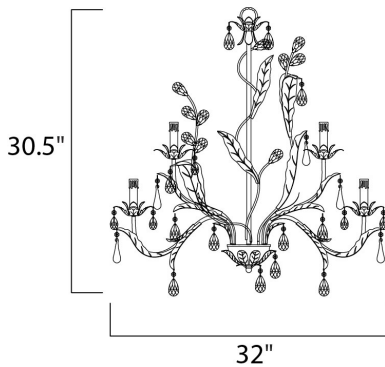

**PRODUCT DESCRIPTION**

The leaves of this grove in Oil Rubbed Bronze are accented with a crown of crystal drops and a bloom of faux wax candles.

**MEASUREMENTS**

DIMENSION : 32" W x 30.5" H  
 HANGING WEIGHT : 14.78 lb

**LAMPING**

INPUT VOLTAGE : 120V  
 BULB : 9 x 60W Incandescent CA , 540W Total  
 DIMMABLE : Standard Dimmer

**FINISHES OPTION**

Oil Rubbed Bronze

**MATERIAL**

Steel

**RATINGS**

Dry Location