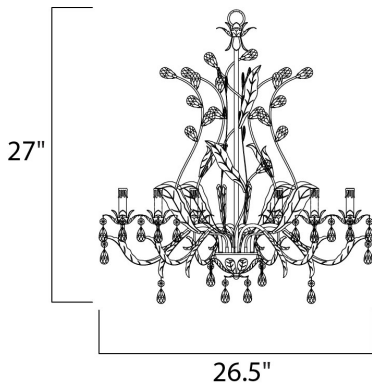

PRODUCT DESCRIPTION

The leaves of this grove in Oil Rubbed Bronze are accented with a crown of crystal drops and a bloom of faux wax candles.

MEASUREMENTS

DIMENSION : 26.5" W x 27" H
 HANGING WEIGHT : 11.16 lb

LAMPING

INPUT VOLTAGE : 120V
 BULB : 6 x 60W Incandescent E12 Candelabra , 360W Total
 DIMMABLE : Standard Dimmer

FINISHES OPTION

 Oil Rubbed Bronze

MATERIAL

Steel

RATINGS

Dry Location