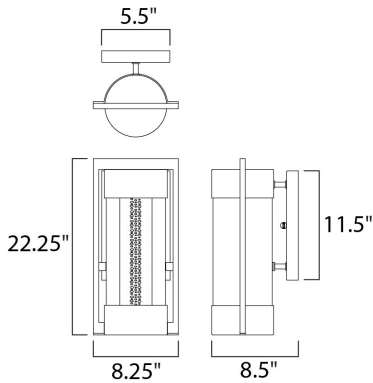

PRODUCT DESCRIPTION

The contemporary New Age LED outdoor collection features an aluminum frame finished in Textured Ebony supporting a Clear glass cylinder. A seeded acrylic post floats down the center, illuminated by LED for the ultimate in energy savings and low maintenance.

MEASUREMENTS

DIMENSION : 8.25" W x 22.25" H x 8.5" Ext
 BACK PLATE : 5.5" W x 11.5" H x 6.5" HCO
 HANGING WEIGHT : 8.14 lb

LAMPING

INPUT VOLTAGE : 120V
 LUMENS : 480 Rated
 BULB : 1 x 10W LED PCB Integrated , 10W Total
 BULB INCLUDED : (Integrated)
 DIMMABLE : No
 CRI : 80+ CRI
 COLOR_TEMP : 3500K