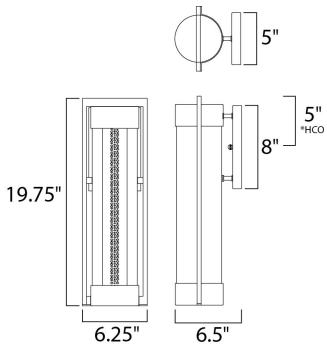

PRODUCT DESCRIPTION

The contemporary New Age LED outdoor collection features an aluminum frame finished in Textured Ebony supporting a Clear glass cylinder. A seeded acrylic post floats down the center, illuminated by LED for the ultimate in energy savings and low maintenance.

MEASUREMENTS

DIMENSION : 6.25" W x 19.75" H x 6.5" Ext
BACK PLATE : 5" W x 8" H x 5" HCO
HANGING WEIGHT : 5.72 lb

LAMPING

INPUT VOLTAGE : 120V
LUMENS : 480 Rated
BULB : 1 x 10W LED PCB Integrated , 10W Total
BULB INCLUDED : (Integrated)
DIMMABLE : No
CRI : 80+ CRI
COLOR_TEMP : 3500K

FINISHES OPTION

Texture Ebony (TE)

GLASS

Clear CL

MATERIAL

Aluminum

RATINGS

cETLus
Wet Location

ADDITIONAL

FLUORESCENT WATTS: 9.6
INCANDESCENT WATTS: 43.64
RATED LIFE 50000 Hours
OPERATING TEMPERATURE:
-20°C (-4°F), 40°C (104°F)

Always consult a qualified electrician before installing any lighting product.