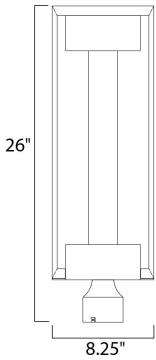

MEASUREMENTS

DIMENSION : 8.25" L x 8.25" W x 26" H
 HANGING WEIGHT : 8.58 lb

LAMPING

INPUT VOLTAGE : 120V
 LUMENS : 480 Rated
 BULB : 1 x 10W LED PCB Integrated , 10W Total
 BULB INCLUDED : (Integrated)
 DIMMABLE : No
 CRI : 80+ CRI
 COLOR_TEMP : 3500K