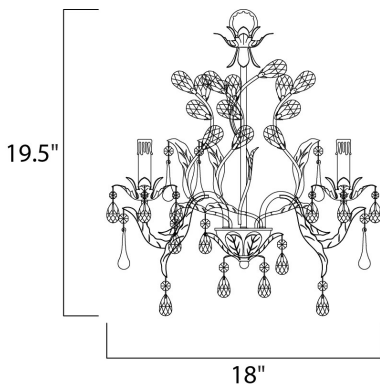

PRODUCT DESCRIPTION

The leaves of this grove in Oil Rubbed Bronze are accented with a crown of crystal drops and a bloom of faux wax candles.

MEASUREMENTS

DIMENSION : 18" W x 19.5" H
 HANGING WEIGHT : 5.15 lb

LAMPING

INPUT VOLTAGE : 120V
 BULB : 3 x 60W Incandescent CA , 180W Total
 DIMMABLE : Standard Dimmer

FINISHES OPTION

 Oil Rubbed Bronze

MATERIAL

Steel

RATINGS

Dry Location