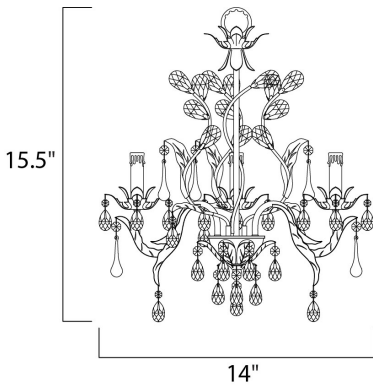

PRODUCT DESCRIPTION

The leaves of this grove in Oil Rubbed Bronze are accented with a crown of crystal drops and a bloom of faux wax candles.

MEASUREMENTS

DIMENSION : 14" W x 15.5" H
 HANGING WEIGHT : 4.1 lb

LAMPING

INPUT VOLTAGE : 120V
 BULB : 3 x 60W Incandescent CA , 180W Total
 DIMMABLE : Standard Dimmer

FINISHES OPTION

 Oil Rubbed Bronze

MATERIAL

Steel

RATINGS

Dry Location