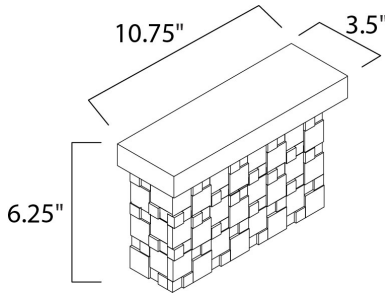

MEASUREMENTS

DIMENSION : 10.75" W x 6.25" H x 3.5" Ext
 HANGING WEIGHT : 3.96 lb

LAMPING

INPUT VOLTAGE : 120V
 LUMENS : 1,260 Rated
 BULB : 5 x 30W LED PCB Integrated , 30W Total
 BULB INCLUDED : (Integrated)
 DIMMABLE : Triac CL
 CRI : 80+ CRI
 COLOR_TEMP : 3500K
 LIGHTING_DIRECTION : Down