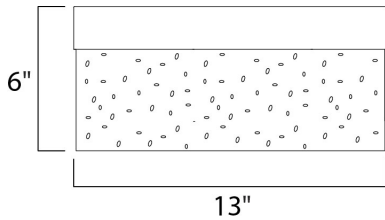

MEASUREMENTS

DIMENSION : 13" W x 6" H x 2.25" Ext
 HANGING WEIGHT : 7.5 lb

LAMPING

INPUT VOLTAGE : 120V
 LUMENS : 900 Rated
 BULB : 15W LED LED , 15W Total
 BULB INCLUDED : (Included)
 DIMMABLE : Triac CL
 CRI : 80+ CRI
 COLOR_TEMP : 3500K