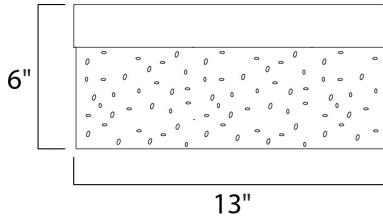

**MEASUREMENTS**

DIMENSION : 13" W x 6" H x 2.25" Ext  
 HANGING WEIGHT : 7.5 lb

**LAMPING**

INPUT VOLTAGE : 120V  
 LUMENS : 900 Rated  
 BULB : 1 x 15W LED PCB Integrated , 15W Total  
 BULB INCLUDED : (Integrated)  
 DIMMABLE : Triac CL  
 CRI : 80+ CRI  
 COLOR\_TEMP : 3000K