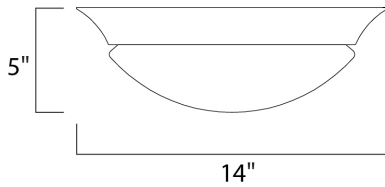

MEASUREMENTS

DIMENSION : 14" L x 14" W x 5" H
 HANGING WEIGHT : 4.41 lb

LAMPING

INPUT VOLTAGE : 120V
 LUMENS : 1,800 Rated
 BULB : 2 x 13W Fluorescent GU24 , 26W Total
 BULB INCLUDED : (Included)
 DIMMABLE : No
 CRI : 80+ CRI
 COLOR_TEMP : 2700K