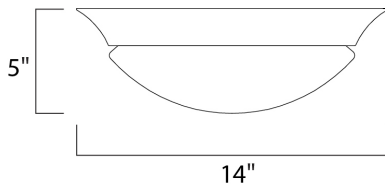

MEASUREMENTS

DIMENSION : 14" W x 5" H
 HANGING WEIGHT : 4.6 lb

LAMPING

INPUT VOLTAGE : V
 BULB : 2 x 13W Fluorescent GU24 , 26W Total
 BULB INCLUDED : (Included)
 DIMMABLE : No

FINISHES OPTION

Polished Brass (PB)