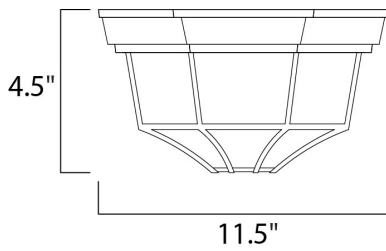

**MEASUREMENTS**

DIMENSION : 11.5" W x 4.5" H  
 HANGING WEIGHT : 3.12 lb

**LAMPING**

LUMENS : 900 Rated  
 BULB : 1 x 13W Fluorescent GU24 , 13W Total  
 BULB INCLUDED : (Included)  
 DIMMABLE : No  
 CRI : 81-82 CRI  
 COLOR\_TEMP : 2700K