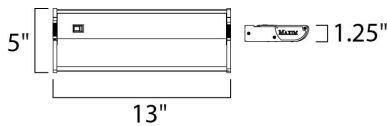

**PRODUCT DESCRIPTION**

This ultra low-profile design of the CounterMax MX-X12 Series xenon under cabinet lighting conceals long-lasting, low-voltage Xelogen bulbs that distribute a crisp bright light. Hinged tops allow for convenient bulb replacement, and push-in wire connectors in the junction box make either direct wire or plug-in installation quick and simple.

**MEASUREMENTS**

DIMENSION : 13" L x 5" W x 1.125" H  
 HANGING WEIGHT : 1.9 lb

**LAMPING**

INPUT VOLTAGE : 120V  
 LUMENS : 528 Rated  
 BULB : 2 x 18W Xenon 12V Wedge T5 Xelogen , 36W Total  
 BULB INCLUDED : (Included)  
 DIMMABLE : Low-Voltage Electronic  
 COLOR\_TEMP : 2900K