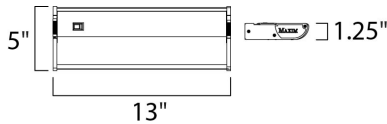

MEASUREMENTS

DIMENSION : 13" L x 5" W x 1.125" H
 HANGING WEIGHT : 1.9 lb

LAMPING

INPUT VOLTAGE : 120V
 LUMENS : 528 Rated
 BULB : 2 x 18W Xenon 12V Wedge T5 Xelogen , 36W Total
 BULB INCLUDED : (Included)
 DIMMABLE : Low-Voltage Electronic
 COLOR_TEMP : 2900K