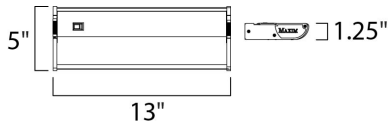

MEASUREMENTS

DIMENSION : 13" L x 5" W x 1.125" H
HANGING WEIGHT : 1.69 lb

LAMPING

INPUT VOLTAGE : 120V
LUMENS : 528 Rated
BULB : 2 x 18W Xenon 12V Wedge T5 Xelogen , 36W Total
BULB INCLUDED : (Included)
DIMMABLE : Low-Voltage Electronic
COLOR_TEMP : 2900K