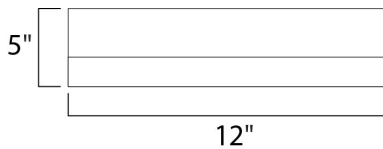

#### PRODUCT DESCRIPTION

The CounterMax MX-FD Series fluorescent under cabinet lighting boasts T-5 high lumen technology in sizes from 12" to 43" in length. Full size knock outs allow for easy direct wire installation in any application.

#### MEASUREMENTS

DIMENSION : 12" L x 5" W x 1.25" H  
 HANGING WEIGHT : 1.47 lb