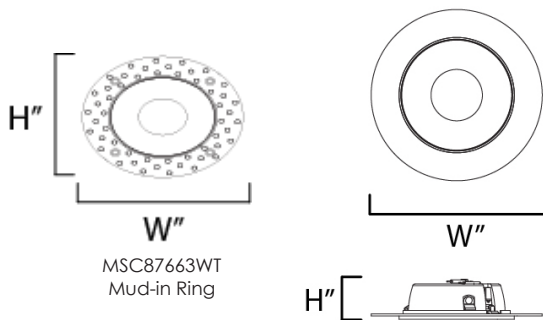

CRISP | LOW PROFILE FLUSH MOUNT

87661 / 87663 / 87664 / 87665 / 87674

- Dimmable 3000K or 5CCT Select Models
- Mount on 4" octagonal or remodel junction box, Min 1.5" Depth
- Suitable for use in closets when installed in accordance to NEC@Section 410.16 (A)(1) and 410.16 (C)(1)
- High-powered LED output creates brighter shine
- 1000 Lumens Delivered

Job Name : _____
 Job Type : _____
 Quantity : _____
 Comments : _____

PRODUCT DESCRIPTION

High performance and high in style, the Crisp is constructed like a surface mount that can install into a variety of 4-0 junction boxes while designed with a recessed appearance. The fixtures almost impossibly slopes into the junction box with snap in trims in a variety of styles. Purchase the mud-in ring assembly kit and you can opt for a trim-less design. Not only good-looking, each unit also delivers over 1000 lumens providing ample lighting. With its concave design, the light source is obscured from the finished ceiling surface thereby reducing glare. Available in warm 3000K single CCT or 5CCT selectable with an accessible switch behind the faceplate so you can set your preferred light temperature without removing the light from the junction box..

MEASUREMENTS

MODEL	DIMENSION
87661	RD 3.75"W x 1.25"H
87663	RD 3.75"W x 1.25"H
87664	RD 5"W x 1.5"H
87665	RD 5"W x 1.5"H
87674	SQ 5"W x 1.5"H
MSC8766	RD 6"W x 0.5"H

LAMPING

BULB TYPE	COL TEMP.	LUMENS DEL.	DIMMABLE	INPUT	CRI
12W AC Integrated LED	3000K	1000	Triac CL	120V	90
12W AC Integrated LED	2700K-5000K	1000	Triac CL	120V	90
12W AC Integrated LED	3000K	1000	Triac CL	120V	90
12W AC Integrated LED	2700K-5000K	1000	Triac CL	120V	90
12W AC Integrated LED	3000K	1000	Triac CL	120V	90