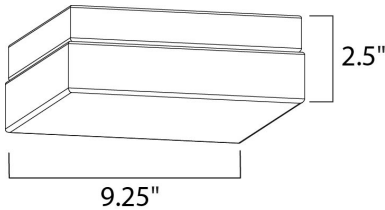

MEASUREMENTS

DIMENSION : 9.25" L x 9.25" W x 2.5" H
 HANGING WEIGHT : 8.2 lb

LAMPING

INPUT VOLTAGE : 120V
 LUMENS : 2,200 Rated
 BULB : 1 x 20W LED PCB Integrated , 20W Total
 BULB INCLUDED : (Integrated)
 DIMMABLE : Triac CL
 CRI : 80+ CRI
 COLOR_TEMP : 3000K