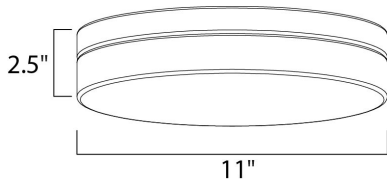

MEASUREMENTS

DIMENSION : 11" L x 11" W x 2.5" H
 HANGING WEIGHT : 6.6 lb

LAMPING

INPUT VOLTAGE : 120V
 LUMENS : 2,200 Rated
 BULB : 1 x 20W LED PCB Integrated , 20W Total
 BULB INCLUDED : (Integrated)
 DIMMABLE : Triac CL
 CRI : 80+ CRI
 COLOR_TEMP : 3000K