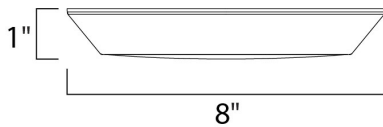

**PRODUCT DESCRIPTION**

Now you can convert a standard 3" outlet box to a low profile LED recessed fixture. Convert's patent pending design allows for the driver to install into an electrical box which requires no fire rated cover. This creates a fixture with only a 1" extension from the ceiling. High efficiency and smooth dimming down to 5% make this an excellent choice for hallways, kitchen, and utility lighting.

**MEASUREMENTS**

DIMENSION : 8" W x 1.1" H  
 HANGING WEIGHT : 1.81 lb

**LAMPING**

INPUT VOLTAGE : 120V  
 LUMENS : 1,400 Rated (830 Del.)  
 BULB : 1 x 20W LED PCB Integrated , 20W Total  
 BULB INCLUDED : (Integrated)  
 DIMMABLE : Triac CL  
 CRI : 80+ CRI  
 COLOR\_TEMP : 2800 /2900K